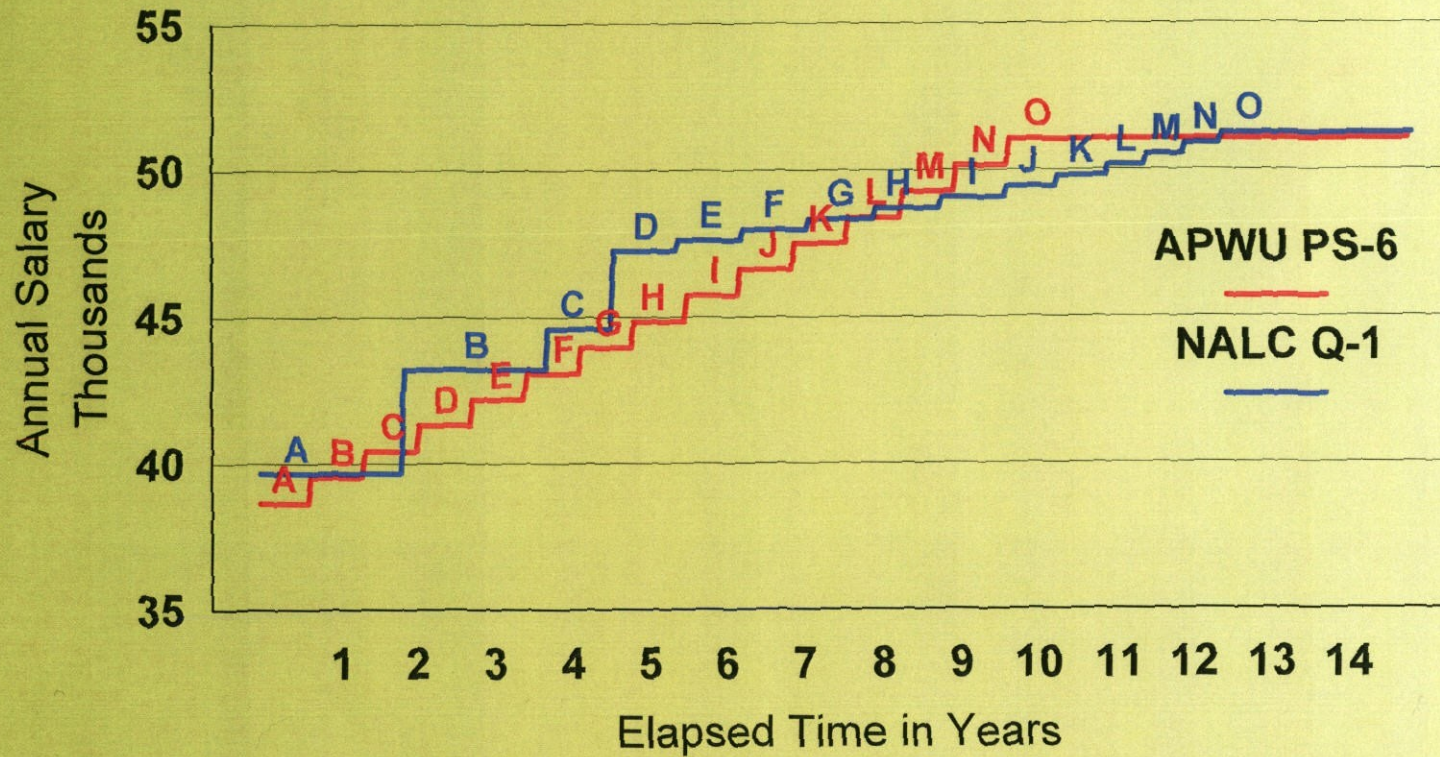

## NALC Schedule Q-1 Compared with APWU P-6

APWU		NALC	
6 A	38,645	1 A	39,669
B	39,531	B	43,229
C	40,417	C	44,609
D	41,303	D	47,253
E	42,189	E	47,619
F	43,075	F	47,984
G	43,961	G	48,343
H	44,847	H	48,708
I	45,733	I	49,072
J	46,619	J	49,431
K	47,505	K	49,797
L	48,391	L	50,159
M	49,277	M	50,524
N	50,163	N	50,890
O	51,049	O	51,251

These are current rates as of June 2008.  
Future increases to these schedules are not shown to better display step progressions.